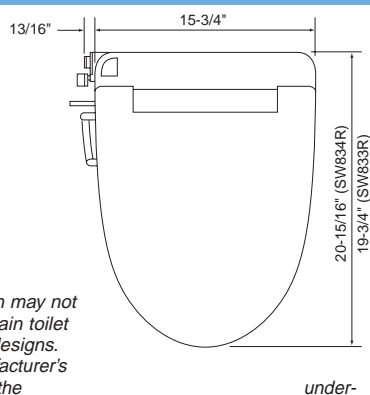

### SPECIFICATIONS

SW833R  
Round Model

SW834R  
Elongated Model

**NOTE:**  
• Jasmin may not fit certain toilet bowl designs.

• Please include your toilet manufacturer's name and model number (from the side of the tank lid) with your order

#### Product Dimensions

15-3/4" W x 20-15/16" D x 4-15/16" H (Elongated)  
(400 x 532 x 125mm)  
15-3/4" W x 19-3/4" D x 4-15/16" H (Round)  
(400 x 502 x 125mm)